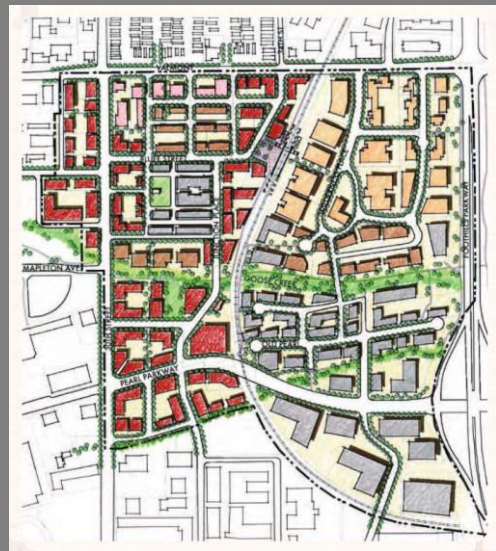

Boulder Junction Open House

Welcome to Boulder's newest neighborhood!

**Thursday, August 13, 2015
4:30 - 6:30 p.m.
Junction Place Plaza
3151 Pearl Parkway**

The City of Boulder and RTD invite the community to tour Boulder's newest neighborhood!

Join us at a ribbon cutting for the transformed hub of east Boulder, check out the new Flatiron Flyer bus, and tour the new RTD bus facility, Depot Square development, Junction Place, Pearl Parkway multiway boulevard, Solana apartments, and Hyatt Place hotel.

The [Boulder Junction](#) community includes RTD's Boulder Junction at Depot Square Station, multiple residential developments, the Hyatt Place hotel, public and private parking, retail, public art, and new multimodal transportation connections.